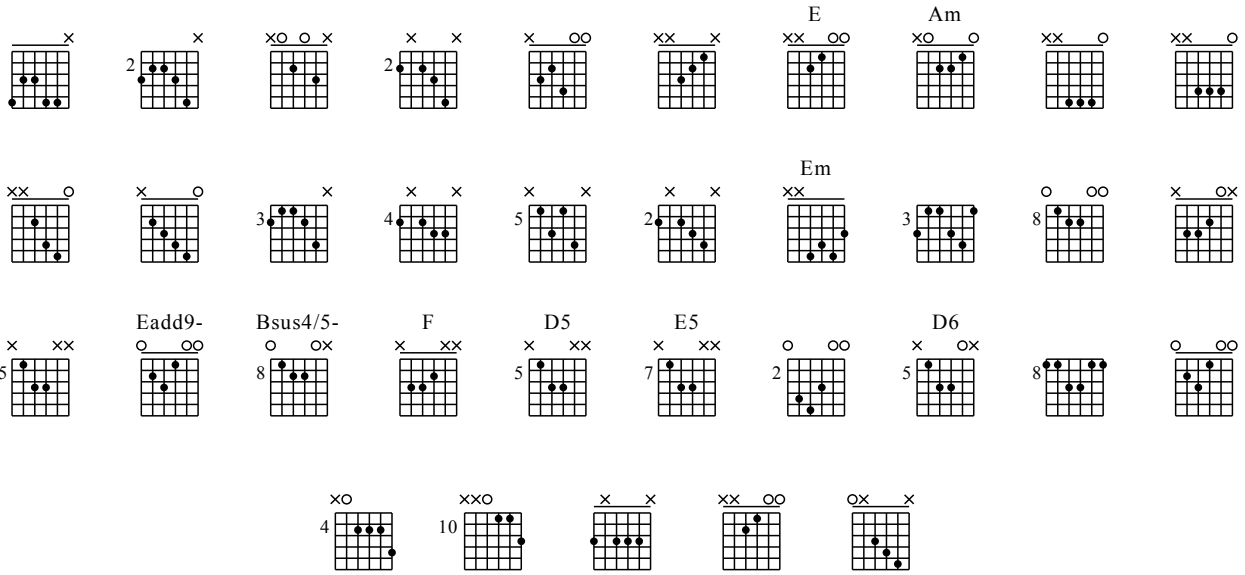

Limón de nata

Vicente Amigo

♩ = 222

Musical notation for the first system (measures 1-4). The top staff shows the melody in treble clef, 4/4 time. The bottom staff shows the guitar tablature with fret numbers and string indicators (T for top, B for bottom).

Musical notation for the second system (measures 5-8). The top staff shows the melody. The bottom staff shows the guitar tablature. A 'G' chord diagram is shown above the staff. The tablature includes string indicators T, I, I, I.

Musical notation for the third system (measures 9-12). The top staff shows the melody. The bottom staff shows the guitar tablature. Chord diagrams for E and Am are shown above the staff. The tablature includes string indicators T, T, T, T.