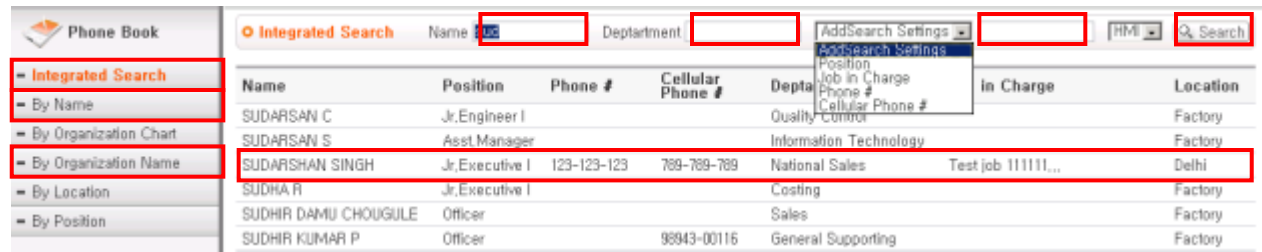

Phonebook

| Search Menus and View Details

| By Org. chart, Location, or Position

Phonebook – Search Menus and View Details

Phonebook menu

- Click [Phone Book] on top menu area.

Integrated Search

- Integrated Search menu is default menu of [Phone Book]
- Input one or more search item among [Name], [Department], or [Additional Item] and click [search] icon or key-in [Enter].
- Multiple inputs will result in [AND] search operation.

View Details

- The detailed information window will open by clicking one item row of search result.
- Click [Email] icon to send E-Mail to the searched person.
- Click [Add to Contacts] icon to add to personal contacts.